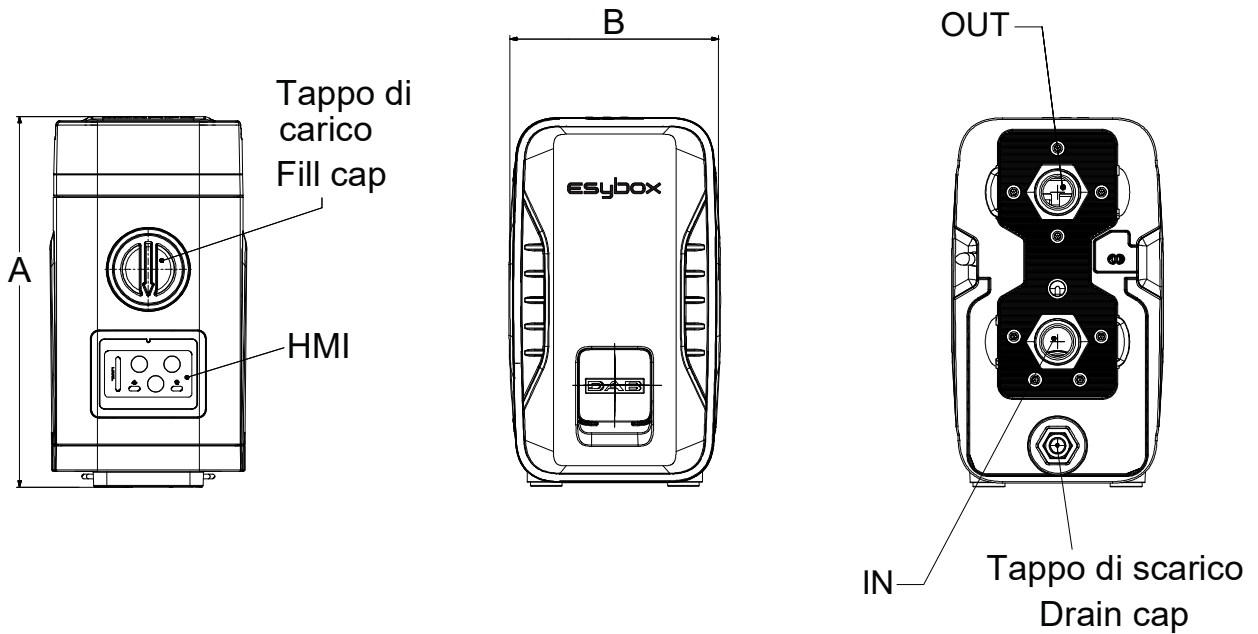

Esybox Pop GAS 1x220-240 50/60 Schuko

Curve tolerance according to ISO 9906

Suction side :
3/4"
87,02 psi

Discharge side :
3/4"
87,02 psi

Flow :

Head :

Rated speed :
4.700 1/min

MAIN_PROJECT_TITLE

BUSINESS_PROCESS_ID

OWNER_

ISSUE_DATE

06/03/26

Receiver

Company
Reference
Address
Phone
Fax
E-mail

Esybox Pop GAS 1x220-240 50/60 Schuko

Con raccordi curvi
With curved connections

Con raccordi standard
With standard connections

Dimensions in mm					Pump connection	
1	A	226,5	1 Ø	3/4"		
2	B	120,3				Suction
3	C	14				3/4 "
4	C1	24,7				87,02 psi
5	C2	23				
6	C3	35				
7	C4	36,2				Discharge
8	DNA	3/4"				3/4 "
9	DNM	3/4"				87,02 psi
10	H	209,3				
11	H1	82,3				
12	H2	85				