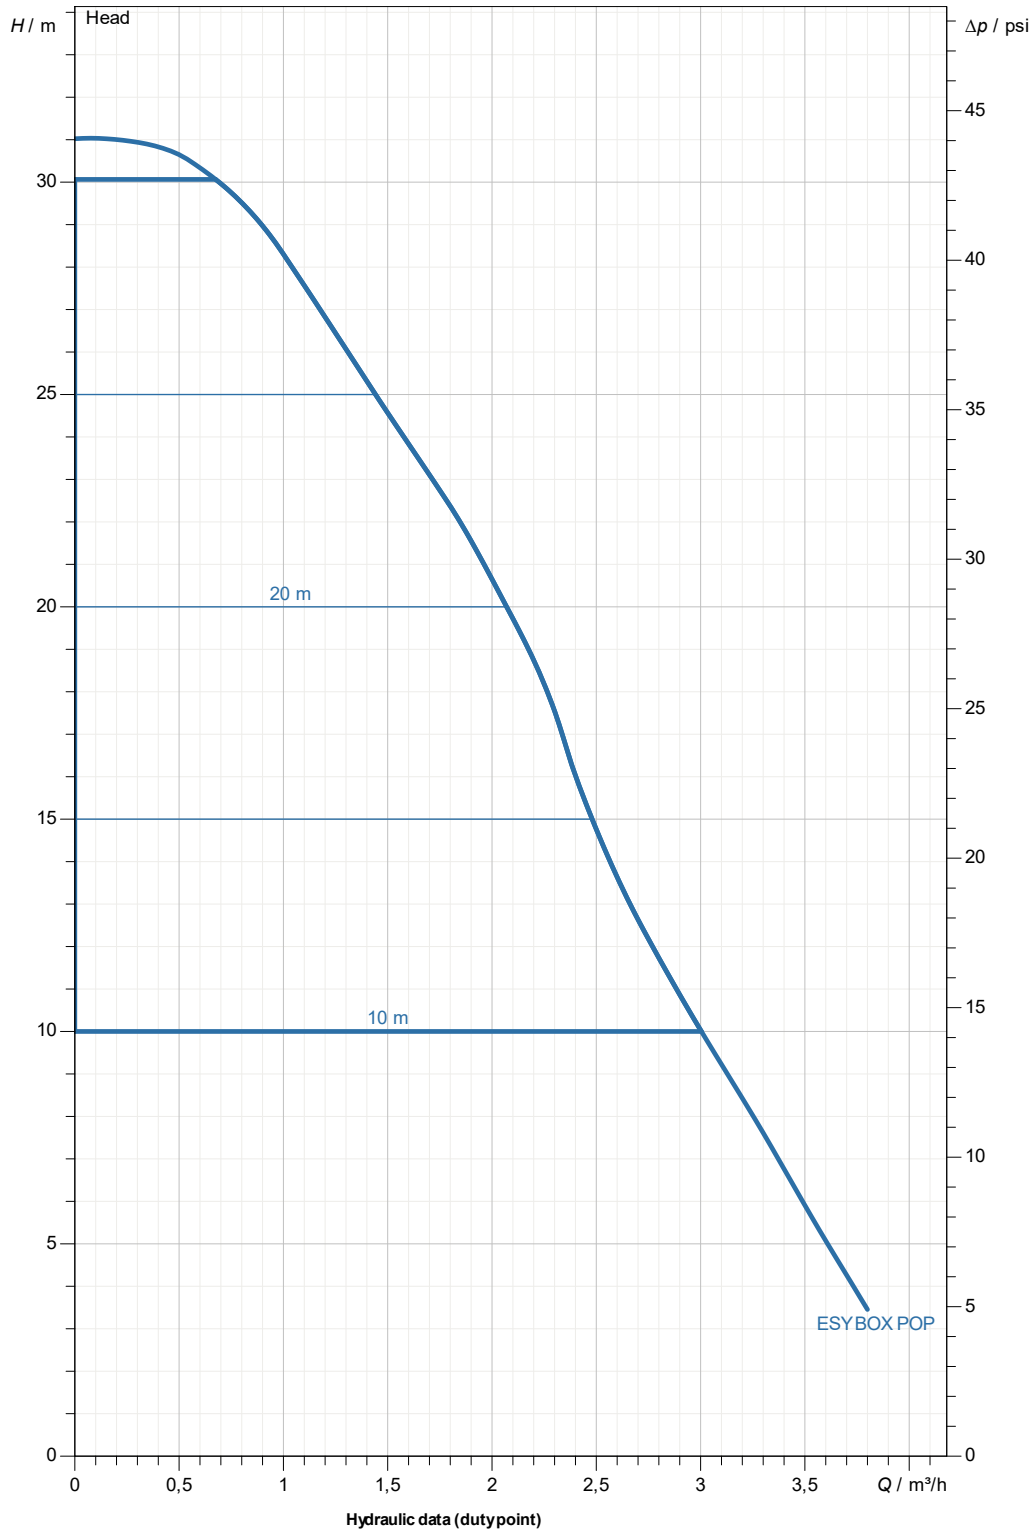

Esybox Pop GAS 1x220-240 50/60 Schuko

Curve tolerance according to ISO 9906

Suction side :
3/4"
87,02 psi

Discharge side :
3/4"
87,02 psi

Flow :

Head :

Rated speed :
4.700 1/min

MAIN_PROJECT_TITLE

Con raccordi standard
With standard connections

Dimensions in mm					Pump connection	
1	A	226,5	1 Ø	3/4"		
2	B	120,3				Suction
3	C	14				3/4 "
4	C1	24,7				87,02 psi
5	C2	23				
6	C3	35				
7	C4	36,2				Discharge
8	DNA	3/4"				3/4 "
9	DNM	3/4"				87,02 psi
10	H	209,3				
11	H1	82,3				
12	H2	85				