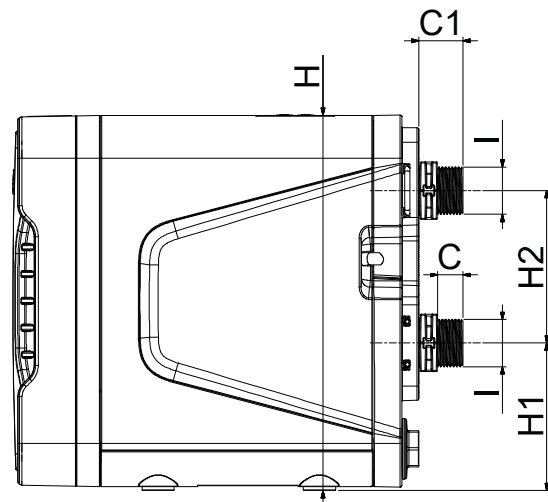

Esybox Pop GAS 1x220-240 50/60 Schuko

Curve tolerance according to ISO 9906

Suction side :
3/4"
87,02 psi

Discharge side :
3/4"
87,02 psi

Flow :

Head :

Rated speed :
4.700 1/min

MAIN_PROJECT_TITLE

Con raccordi standard
With standard connections

Dimensions in mm					Pump connection	
1	A	226,5	1 Ø	3/4"		
2	B	120,3				Suction
3	C	14				3/4 "
4	C1	24,7				87,02 psi
5	C2	23				
6	C3	35				
7	C4	36,2				Discharge
8	DNA	3/4"				3/4 "
9	DNM	3/4"				87,02 psi
10	H	209,3				
11	H1	82,3				
12	H2	85				