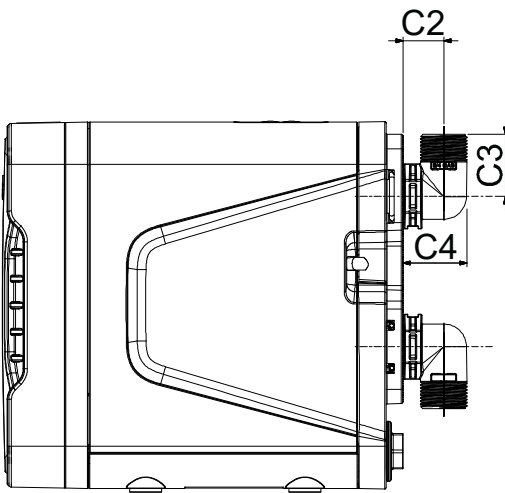

Receiver

Company
Reference
Address
Phone
Fax
E-mail

Esybox Pop GAS 1x220-240 50/60 Schuko

Con raccordi curvi
With curved connections