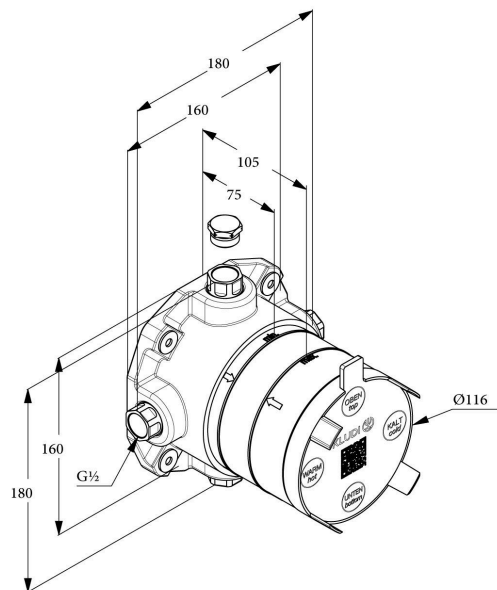

# KLUDI-SLIM.BOXX CONCEALED BODY

88022

Shower Fittings & Accessories

## Technical Specification

**Series:** KLUDI-SLIM.BOXX

**Color:** NA

**Installation Type:** Concealed

### Name:

- KLUDI-SLIM.BOXX
- Concealed body DN 20
- Pre-installation set
- Without trim set
- Without functional unit
- In-wall installation
- With one-piece elastomere-coating
- With protection cap for skeleton
- With additional tight gasket
- With flushing set
- Dezincification resistant brass

Dimensions: All dimensions in mm. Tolerance of vitreous china & fireclay items:  $\hat{A} \pm 5\%$  for below 200mm and  $\hat{A} \pm 3\%$  for above 200mm; for all other items tolerance  $\hat{A} \pm 1\%$ . Note: Due to a continuing development program to improve design and performance, the manufacturer reserves all rights to vary specifications without prior information. Please note accessories are for photographic use only.