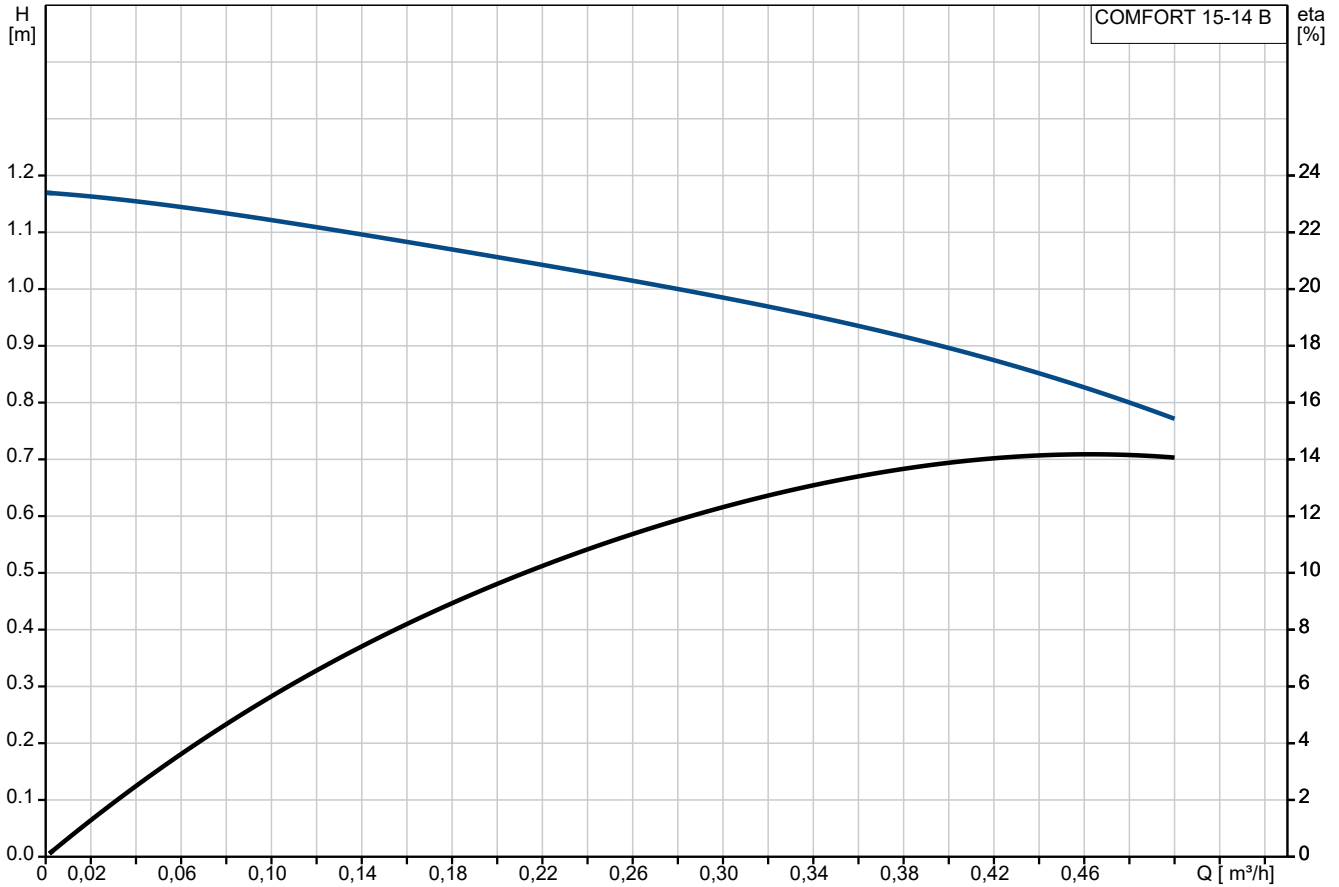

97916771 COMFORT 15-14 B