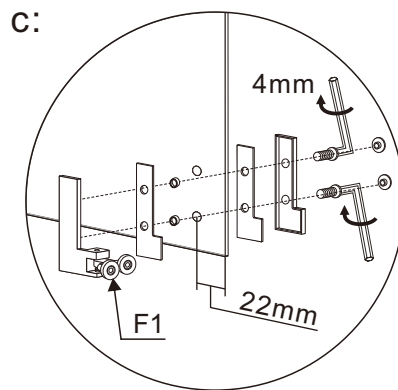

Installation instructions