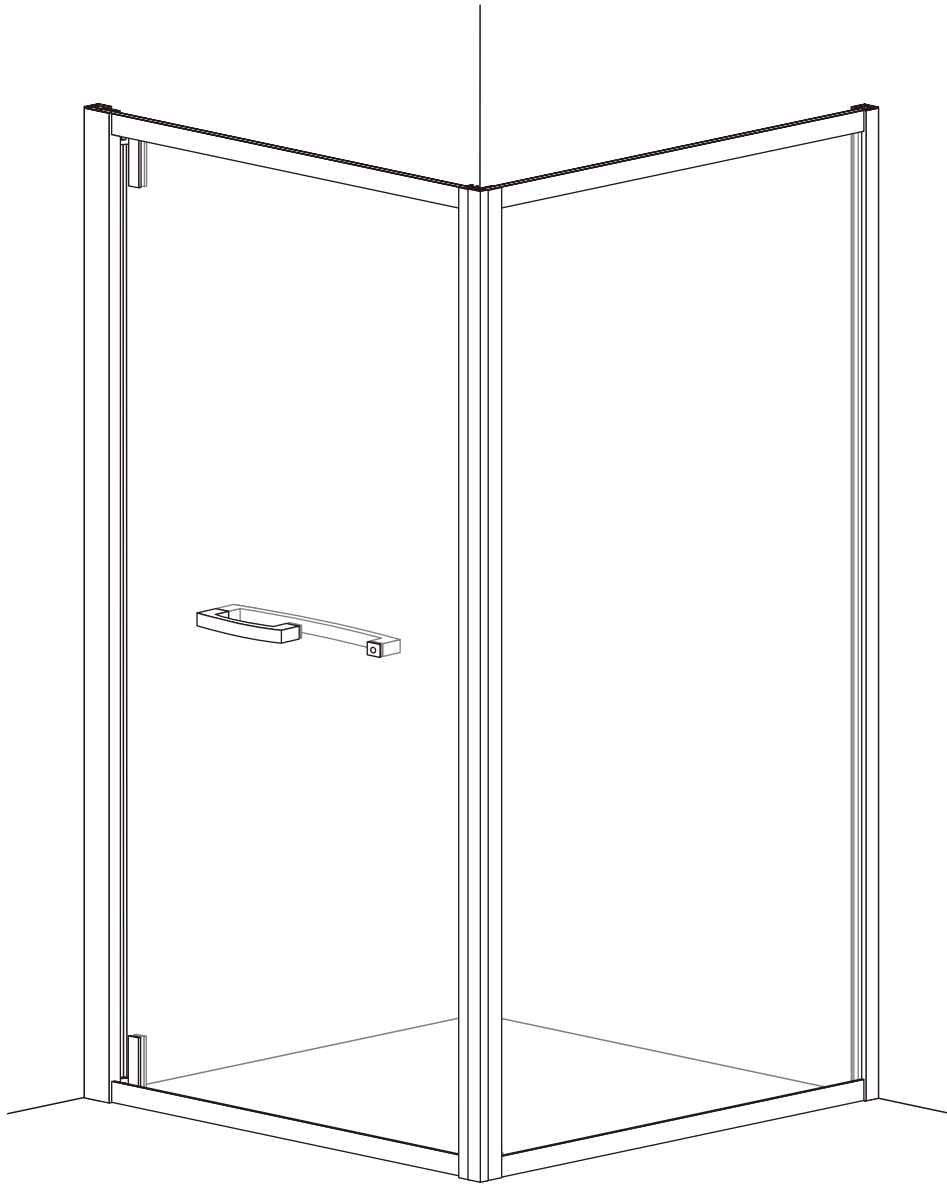

HS-001 right Installation instructions

**SIZE:80X80X200CM
90X90X200CM**

Installation instructions

TOOLS REQUIRED(NOT SUPPLIED)

when you're ready to start. make sure that you have the following tools to hand, plenty of space and a clean dry area for assembly.

Two people are needed. Please note: Although these instructions are comprehensive, We always recommend that a technically competent installer should undertake installation.

Drill bit to suit wall type
6mm