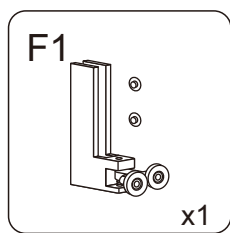

Installation instructions