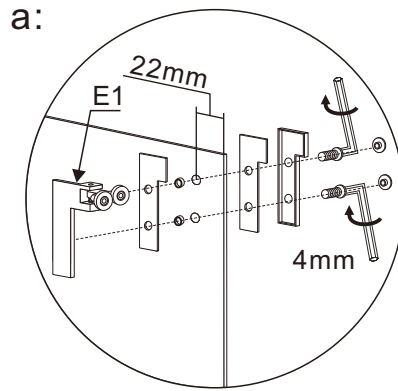

Installation instructions