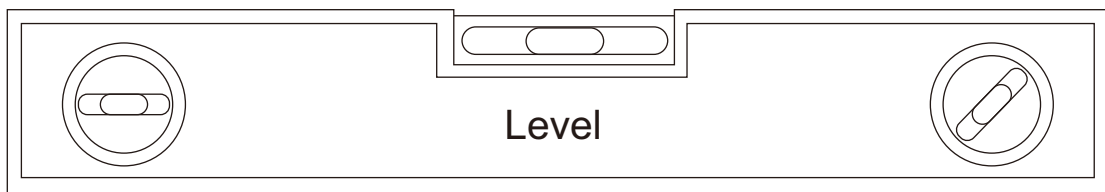

HS-001 right Installation instructions

**SIZE:80X80X200CM
90X90X200CM**

Installation instructions

TOOLS REQUIRED(NOT SUPPLIED)

when you're ready to start. make sure that you have the following tools to hand, plenty of space and a clean dry area for assembly.

Power drill

Silicone

Tape measure

Forfex

Rubber Mallet

Pencil

Magnetic cross head screw driver

Level