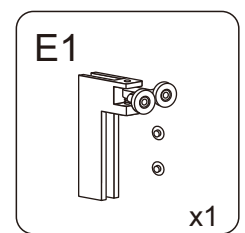

Installation instructions