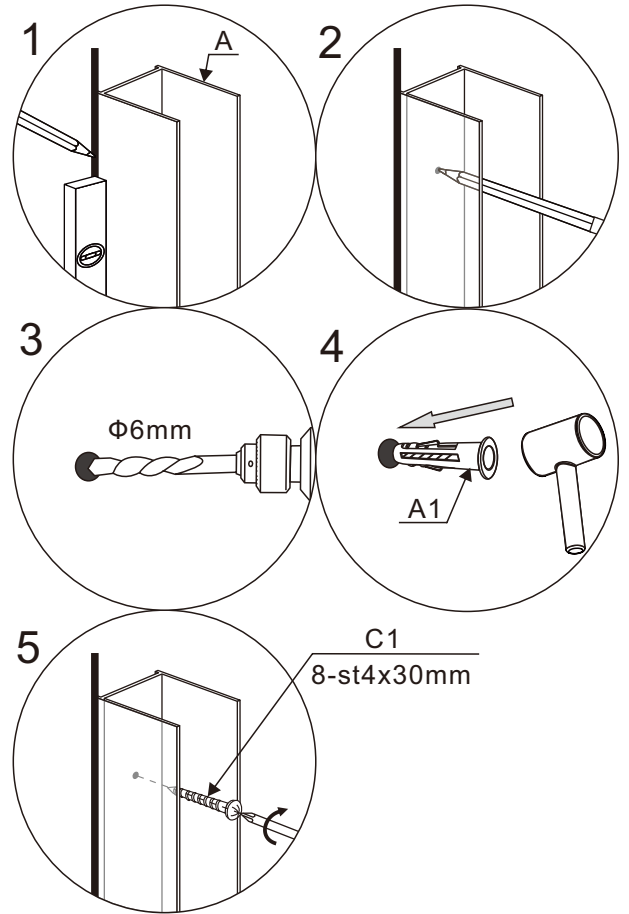

Installation instructions