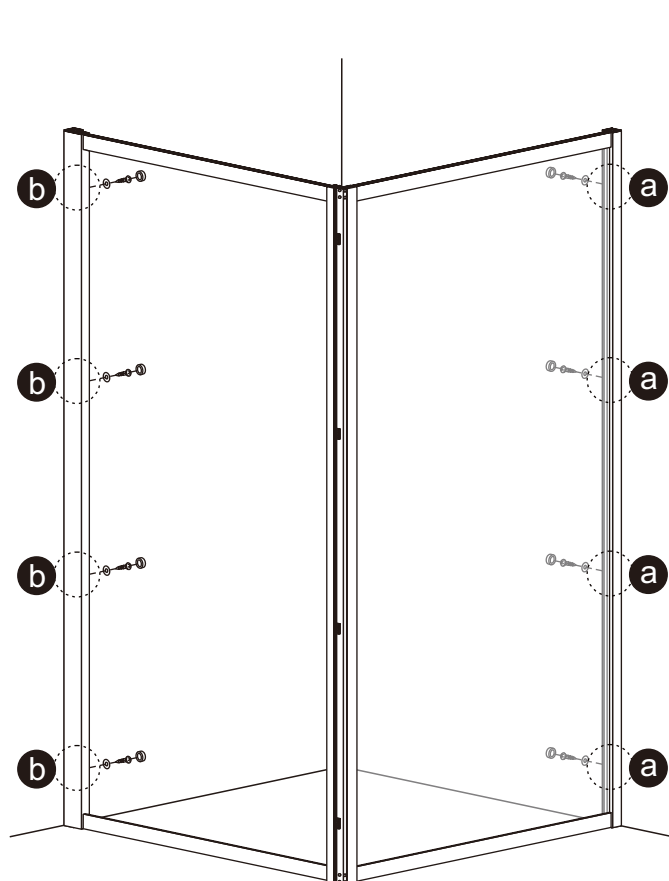

Installation instructions