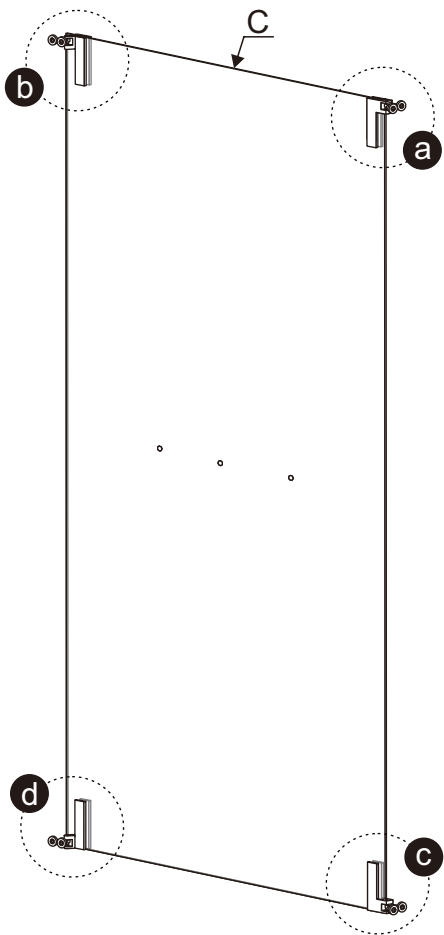

Installation instructions