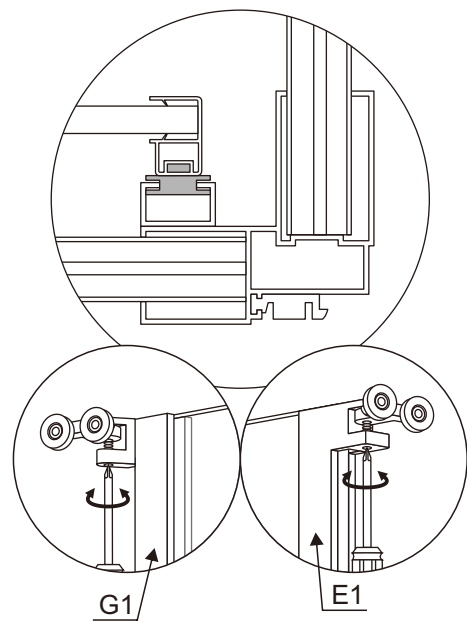

HS-001 right Installation instructions

**SIZE:80X80X200CM
90X90X200CM**

Installation instructions

TOOLS REQUIRED(NOT SUPPLIED)

when you're ready to start. make sure that you have the following tools to hand, plenty of space and a clean dry area for assembly.

Two people are needed. Please note: Although these instructions are comprehensive, We always recommend that a technically competent installer should undertake installation.

Drill bit to suit wall type
6mm

Installation instructions

Installation instructions

Installation instructions

Installation instructions

Installation instructions

Installation instructions