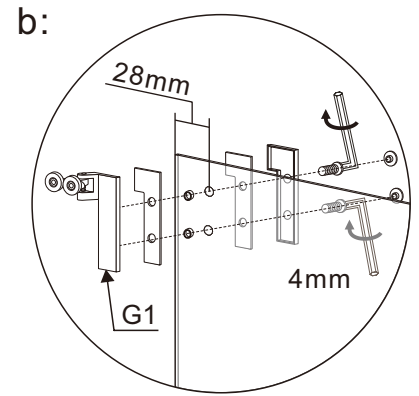

Installation instructions