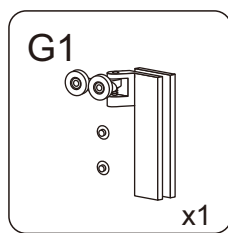

Installation instructions