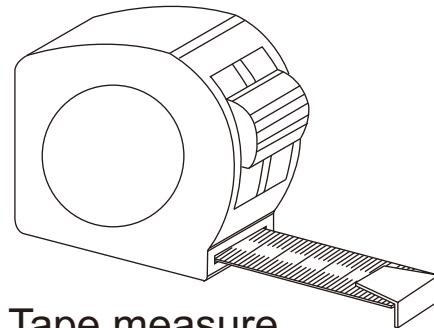

HS-001 right Installation instructions

**SIZE:80X80X200CM
90X90X200CM**

Installation instructions

TOOLS REQUIRED(NOT SUPPLIED)

when you're ready to start. make sure that you have the following tools to hand, plenty of space and a clean dry area for assembly.

Two people are needed. Please note: Although these instructions are comprehensive, We always recommend that a technically competent installer should undertake installation.

Drill bit to suit wall type
6mm

Power drill

Silicone

Tape measure

Forfex

Rubber Mallet

Pencil

Magnetic cross head screw driver

Level