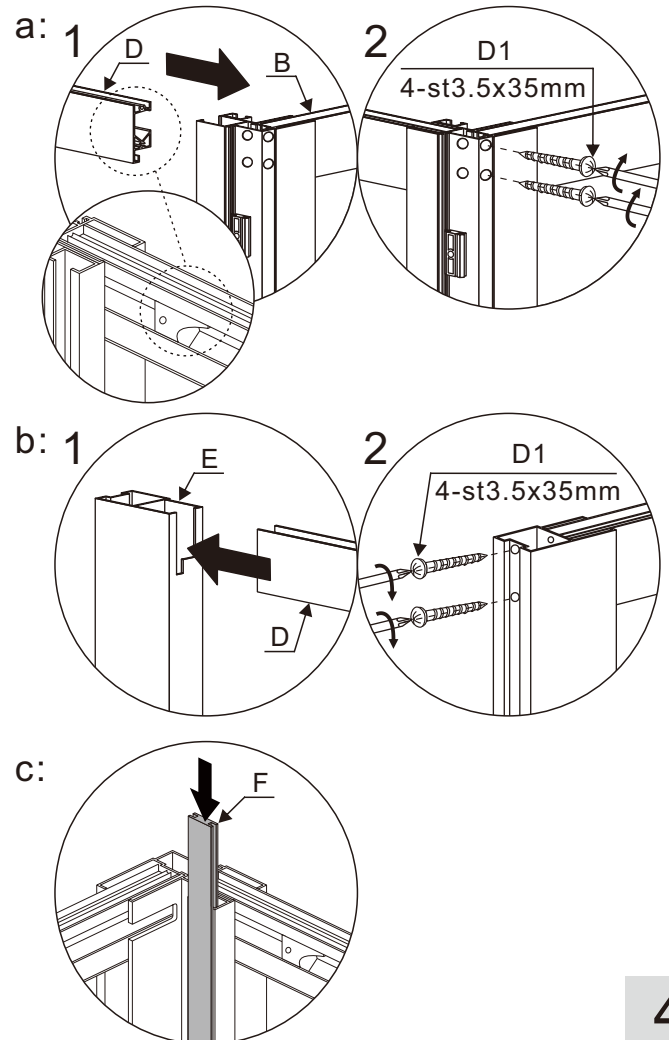

Installation instructions