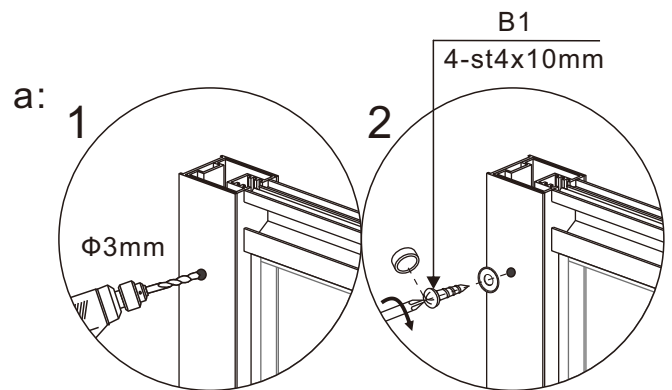

Installation instructions