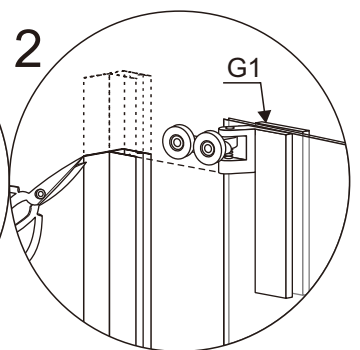

HS-001 right Installation instructions

**SIZE:80X80X200CM
90X90X200CM**

Installation instructions

TOOLS REQUIRED(NOT SUPPLIED)

when you're ready to start. make sure that you have the following tools to hand, plenty of space and a clean dry area for assembly.

Power drill

Silicone

Tape measure

Forfex

Rubber Mallet

Pencil

Magnetic cross head screw driver

Level

Installation instructions

Installation instructions

Installation instructions

Installation instructions

Installation instructions

Installation instructions