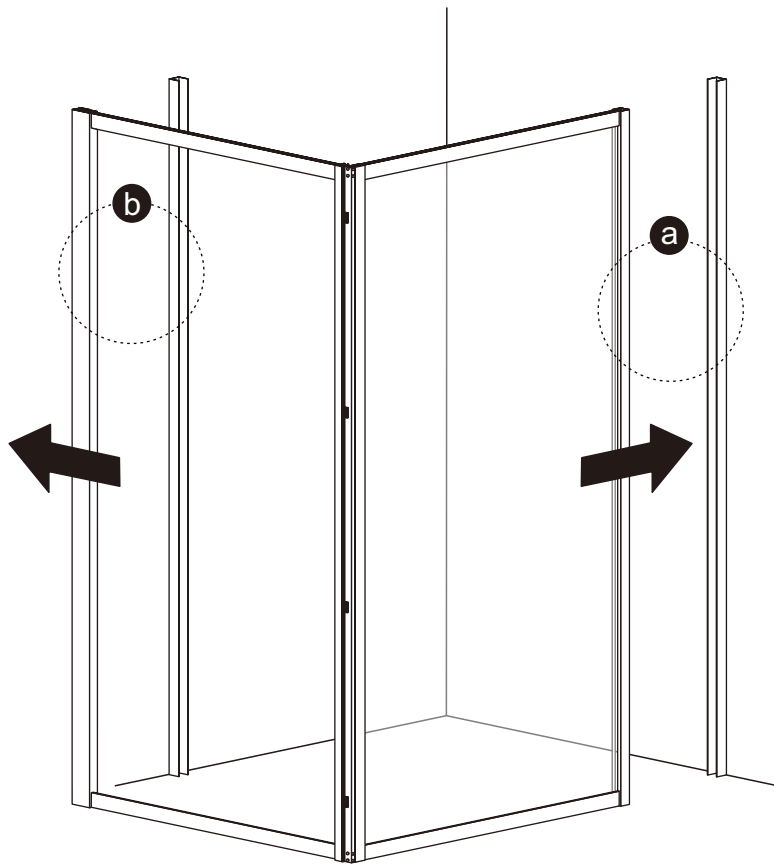

Installation instructions