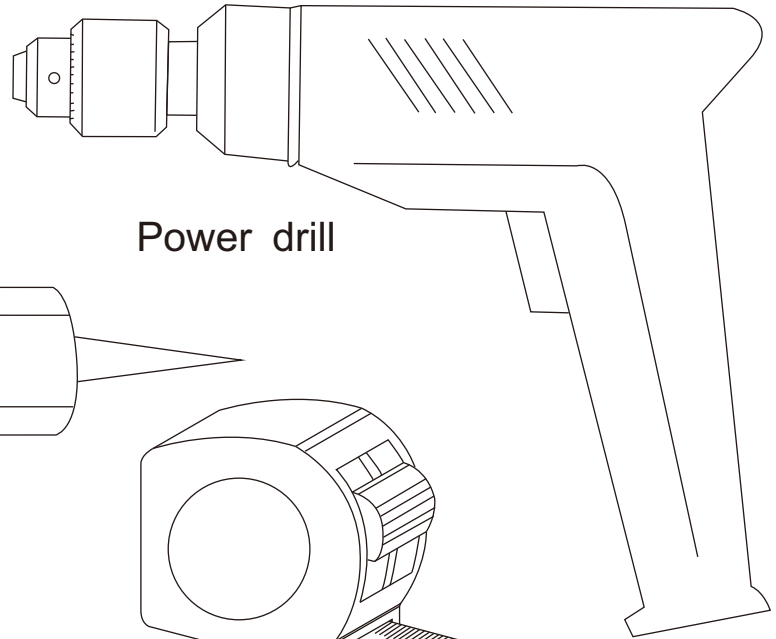

HS-001 right Installation instructions

**SIZE:80X80X200CM
90X90X200CM**

Installation instructions

TOOLS REQUIRED(NOT SUPPLIED)

when you're ready to start. make sure that you have the following tools to hand, plenty of space and a clean dry area for assembly.

Two people are needed. Please note: Although these instructions are comprehensive, We always recommend that a technically competent installer should undertake installation.

Drill bit to suit wall type
6mm

Power drill

Silicone

Tape measure

Forfex

Rubber Mallet

Pencil

Magnetic cross head screw driver

Level