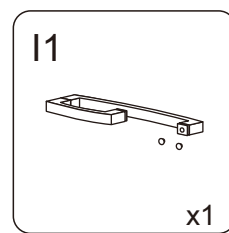

Installation instructions