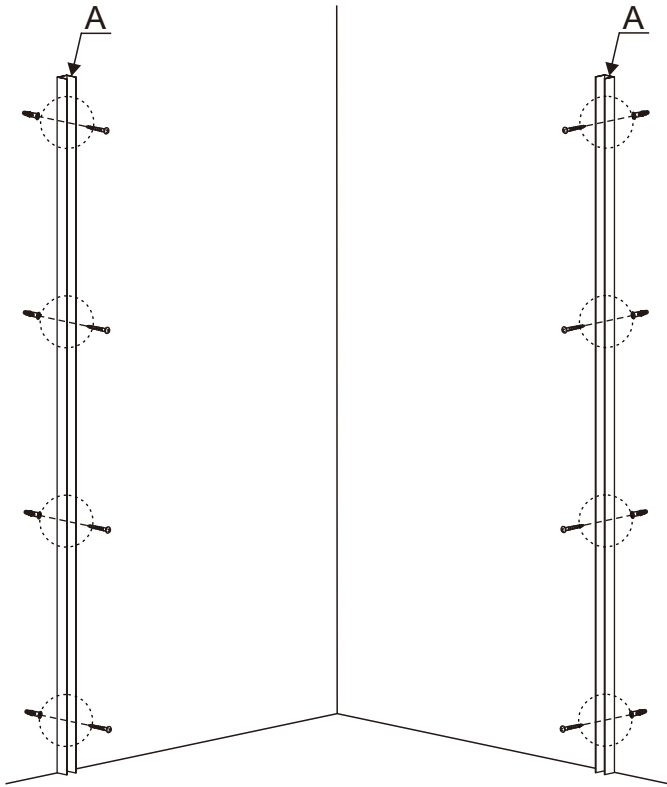

Installation instructions