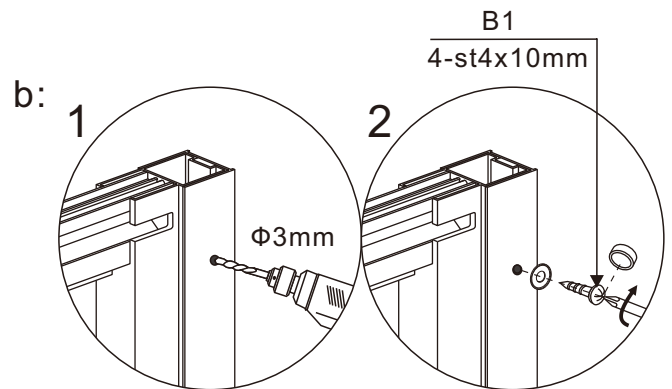

Installation instructions