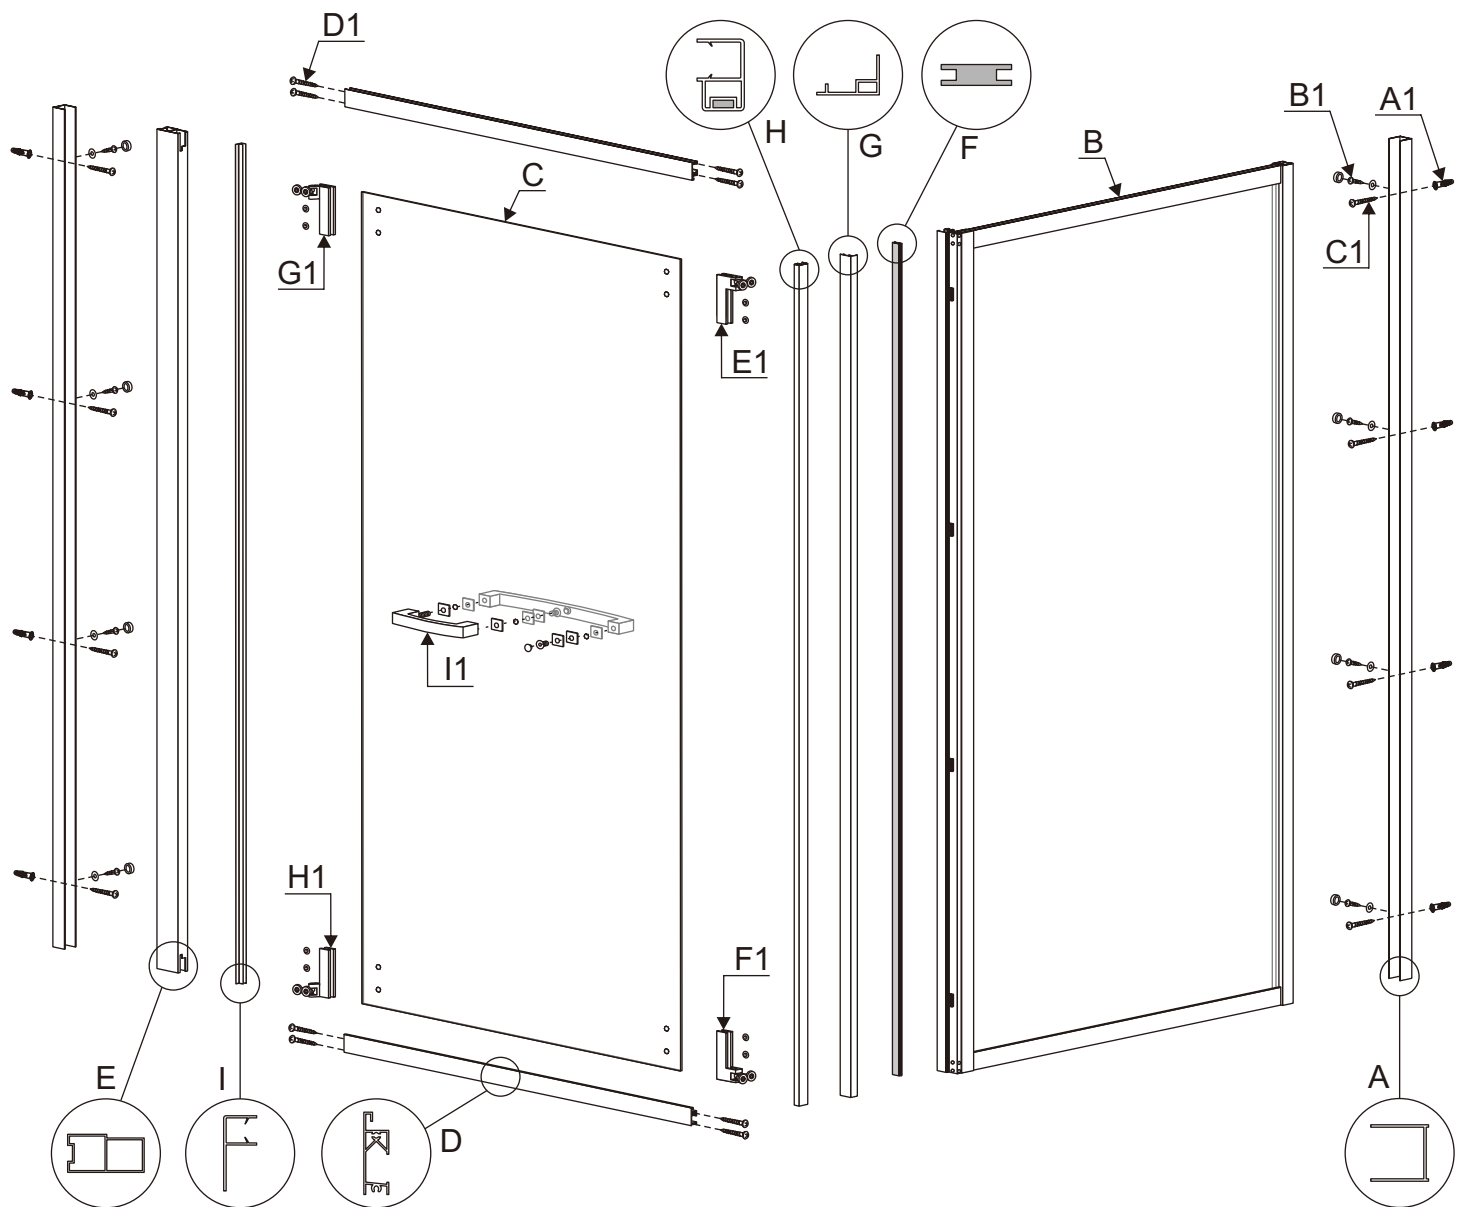

Installation instructions