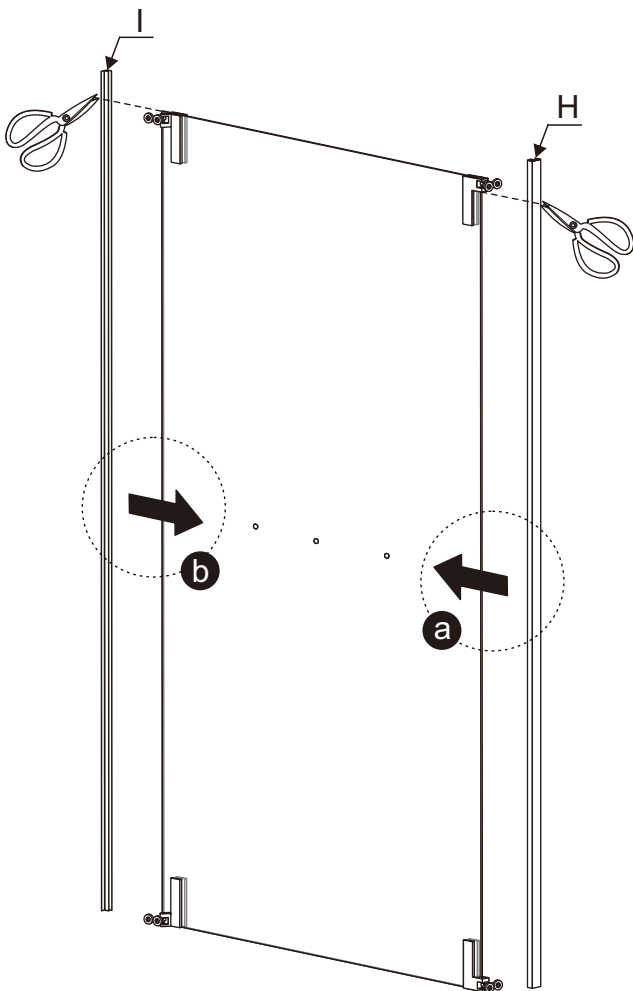

Installation instructions