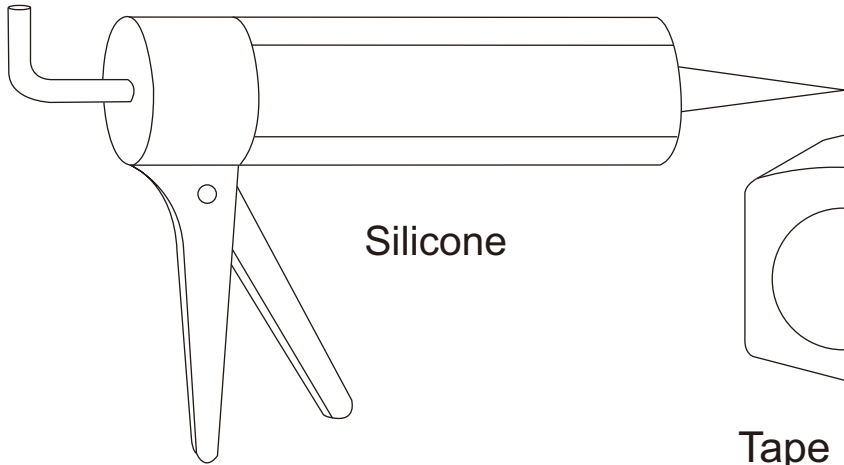

HS-001 right Installation instructions

**SIZE:80X80X200CM
90X90X200CM**

Installation instructions

TOOLS REQUIRED(NOT SUPPLIED)

when you're ready to start. make sure that you have the following tools to hand, plenty of space and a clean dry area for assembly.

Two people are needed. Please note: Although these instructions are comprehensive, We always recommend that a technically competent installer should undertake installation.

Drill bit to suit wall type
6mm

Power drill

Silicone

Tape measure

Forfex

Rubber Mallet

Pencil

Magnetic cross head screw driver

Level