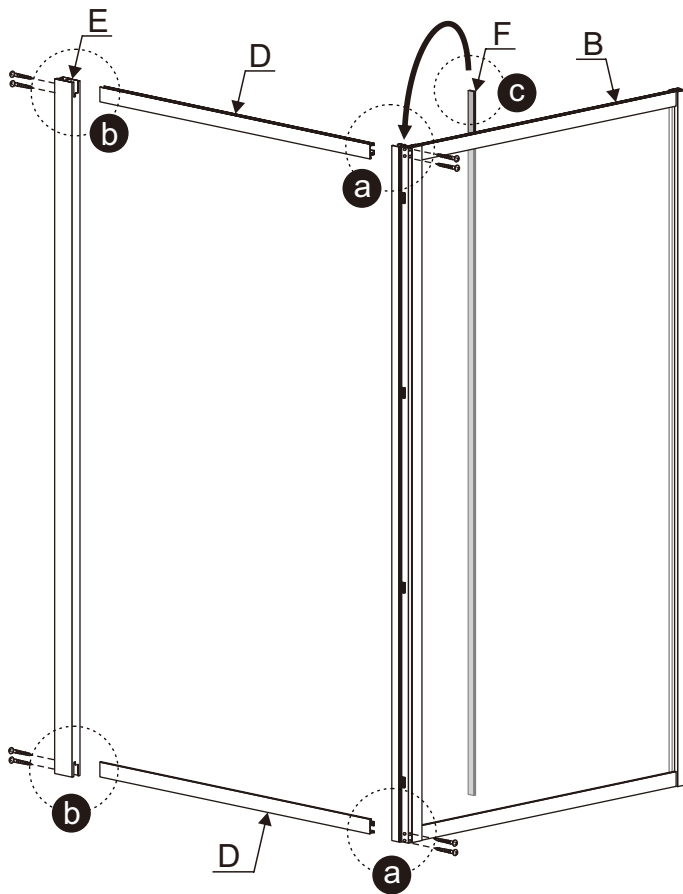

Installation instructions