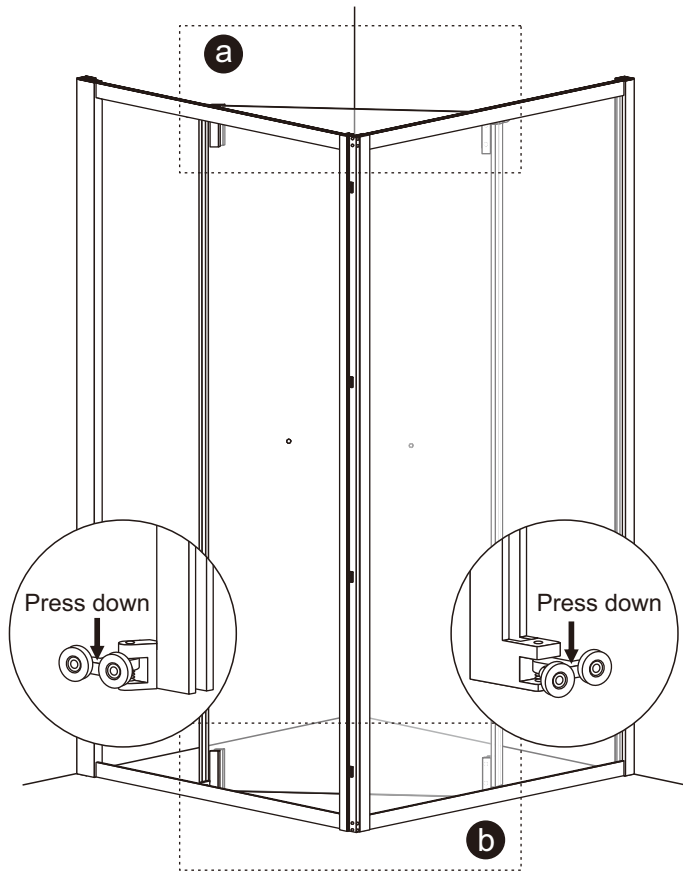

HS-001 right Installation instructions

**SIZE:80X80X200CM
90X90X200CM**

Installation instructions

TOOLS REQUIRED(NOT SUPPLIED)

when you're ready to start. make sure that you have the following tools to hand, plenty of space and a clean dry area for assembly.

Installation instructions

Installation instructions

Installation instructions

Installation instructions

Installation instructions

Installation instructions