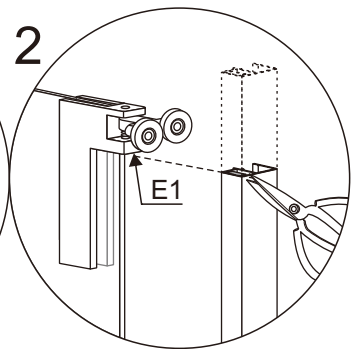

Installation instructions