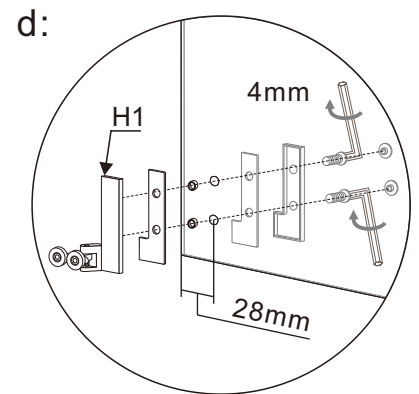

Installation instructions