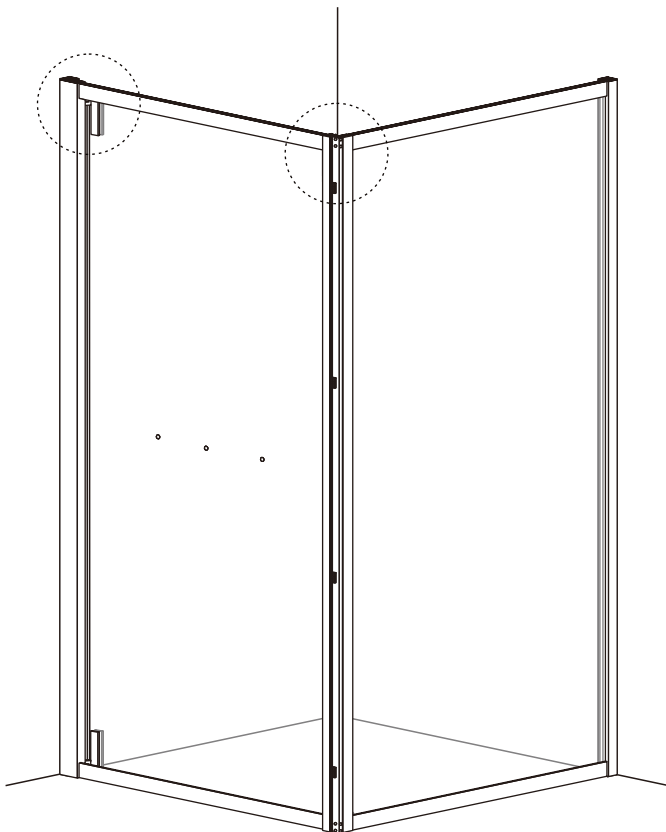

Installation instructions