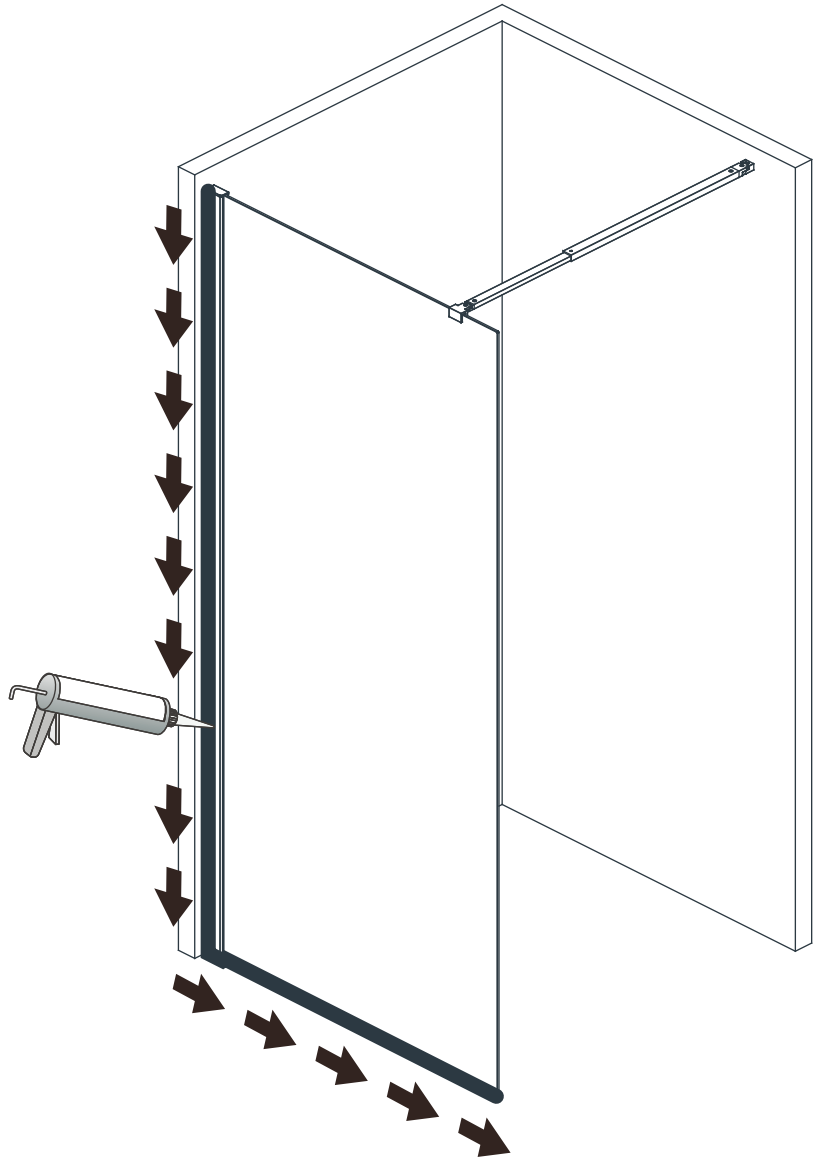

(St4x30mm)
[19]x1

[17]x1

2.5mm

[18]x1

4mm

[23]x1

[20b]x1

24 HOURS