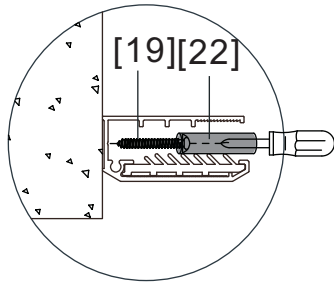

[18]x1

4mm

[23]x1

Ø6x35mm

[17]

[19]

[18]

[23]

[20a]x1

6

24 HOURS

[04]x1

(St4x30mm)

[19]x4

[17]x4

[22]x2

[01]x1

[09]x1

[01]

0-20mm

[09]

[21]x1

2.5mm

[18]x1

(St4x30mm)
[19]x1

[17]x1

2.5mm

[18]x1

4mm

[23]x1

[20b]x1

24 HOURS