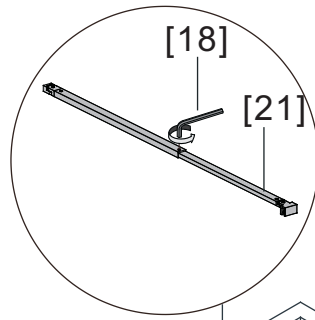

0-20mm

[09]

[21]x1

2.5mm

[18]x1

(St4x30mm)
[19]x1

[17]x1

2.5mm

[18]x1

4mm

[23]x1

Ø6x35mm

[17]

[19]

[18]

[23]

[20a]x1

6

24 HOURS

[04]x1

(St4x30mm)

[19]x4

[17]x4

[22]x2

(St4x30mm)
[19]x1

[17]x1

2.5mm

[18]x1

4mm

[23]x1

[20b]x1

24 HOURS