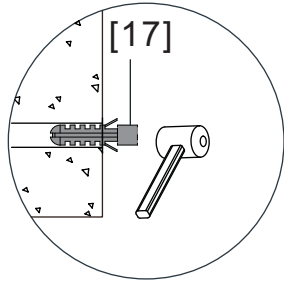

[18]x1

4mm

[23]x1

Ø6x35mm

[17]

[19]

[18]

[23]

[20a]x1

6

24 HOURS

[04]x1

(St4x30mm)

[19]x4

[17]x4

[22]x2

[01]x1

[09]x1

[01]

0-20mm

[09]

[21]x1

2.5mm

[18]x1

(St4x30mm)
[19]x1

[17]x1

2.5mm

[18]x1

4mm

[23]x1

[20b]x1

24 HOURS