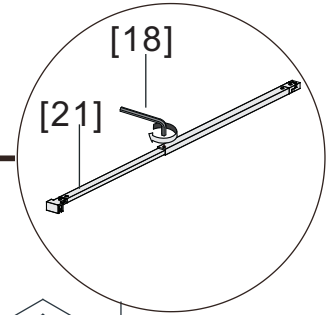

[18]x1

4mm

[23]x1

Ø6x35mm

[17]

[19]

[18]

[23]

[20a]x1

6

24 HOURS

[04]x1

(St4x30mm)

[19]x4

[17]x4

[22]x2

[01]x1

[09]x1

[01]

0-20mm

[09]

[21]x1

2.5mm

[18]x1

(St4x30mm)
[19]x1

[17]x1

2.5mm

[18]x1

4mm

[23]x1

[20b]x1

24 HOURS