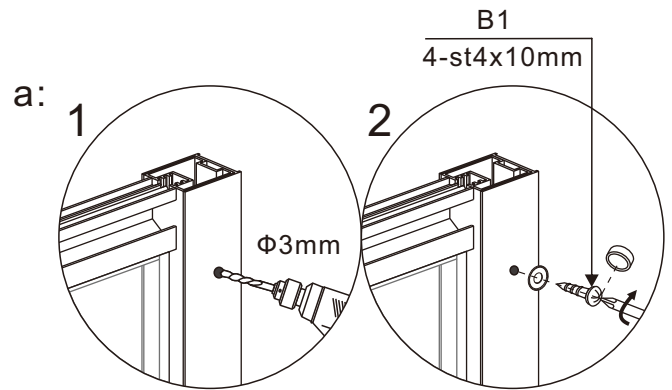

Installation instructions