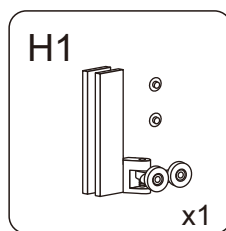

Installation instructions