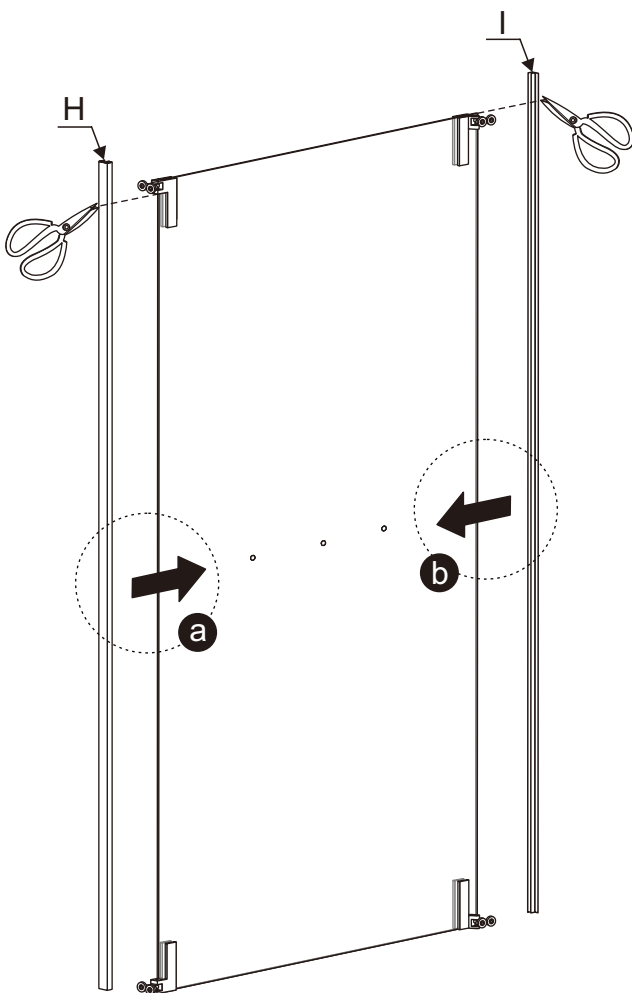

Installation instructions