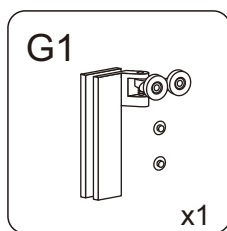

Installation instructions