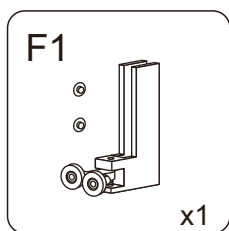

Installation instructions