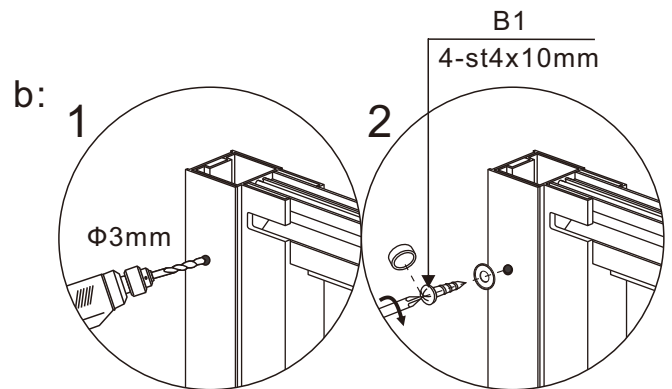

Installation instructions