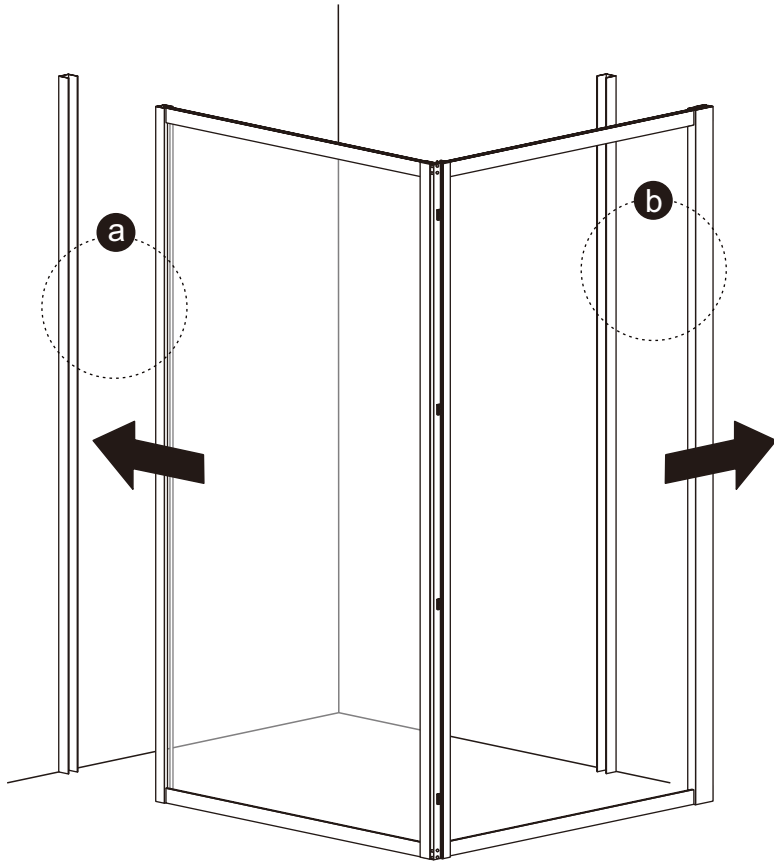

Installation instructions