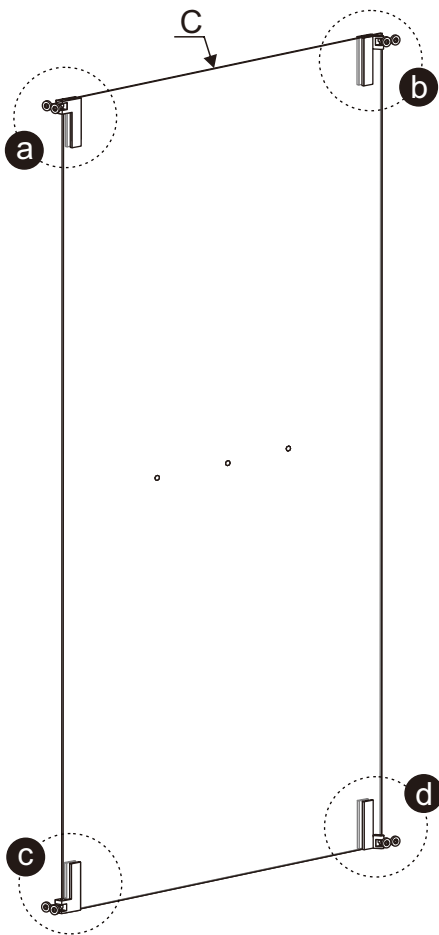

Installation instructions