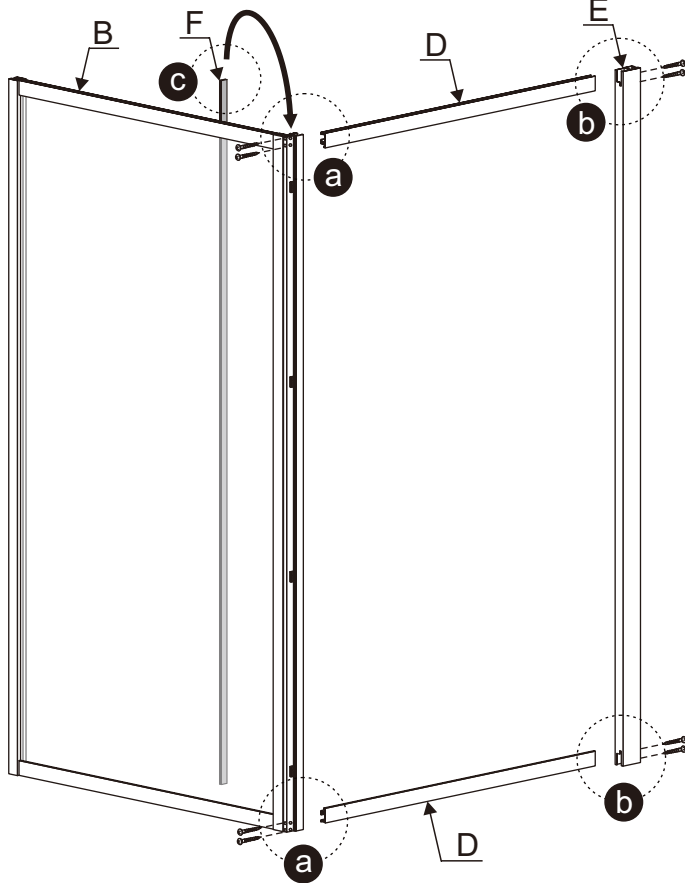

Installation instructions