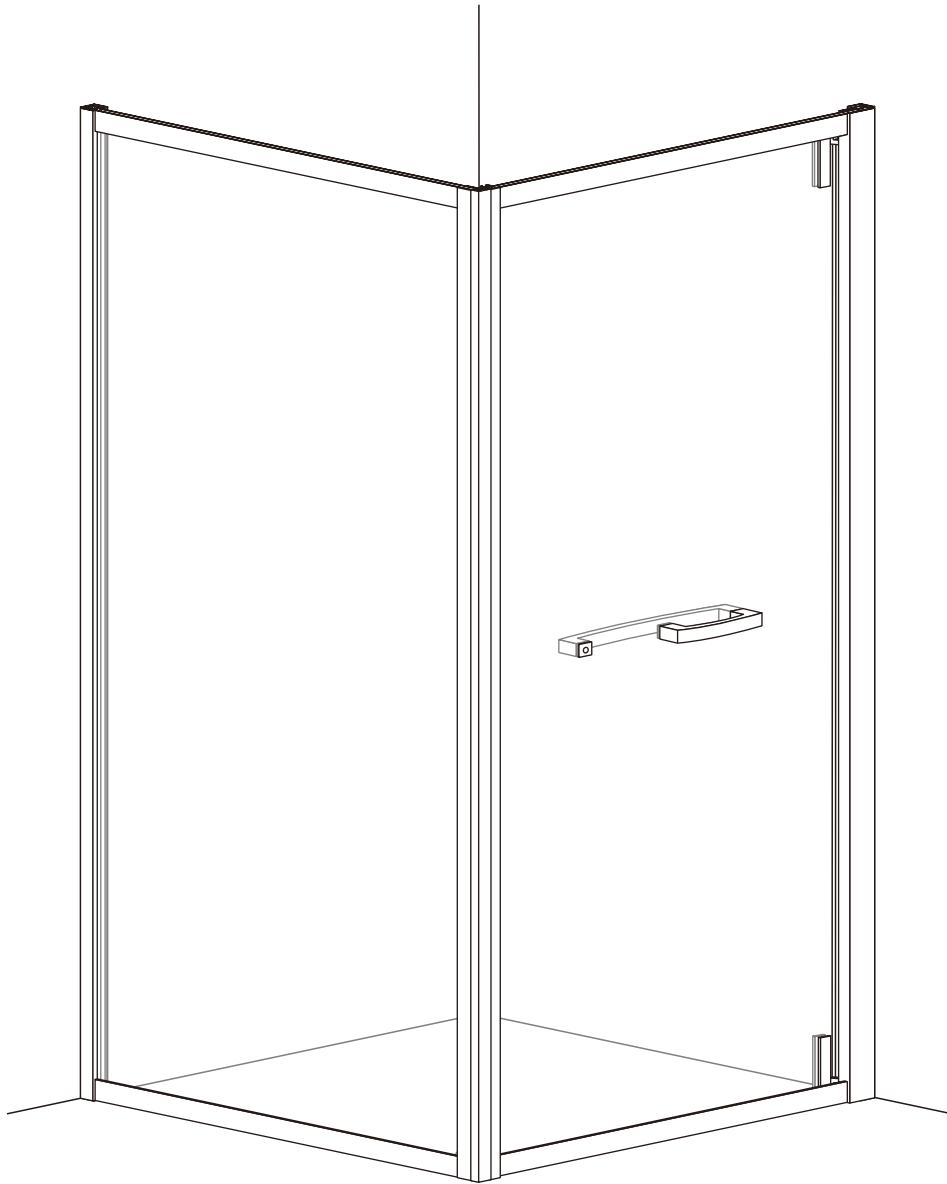

# HS-001 left Installation instructions

**SIZE:80X80X200CM**  
**90X90X200CM**