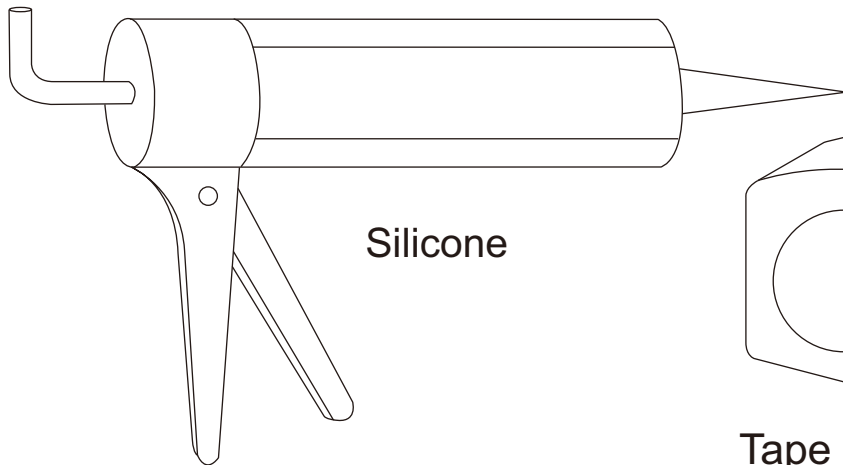

# HS-001 left Installation instructions

**SIZE:80X80X200CM**  
**90X90X200CM**

Drill bit to suit wall type  
6mm

Power drill

Silicone

Tape measure

Forfex

Rubber Mallet

Pencil

Magnetic cross head screw driver