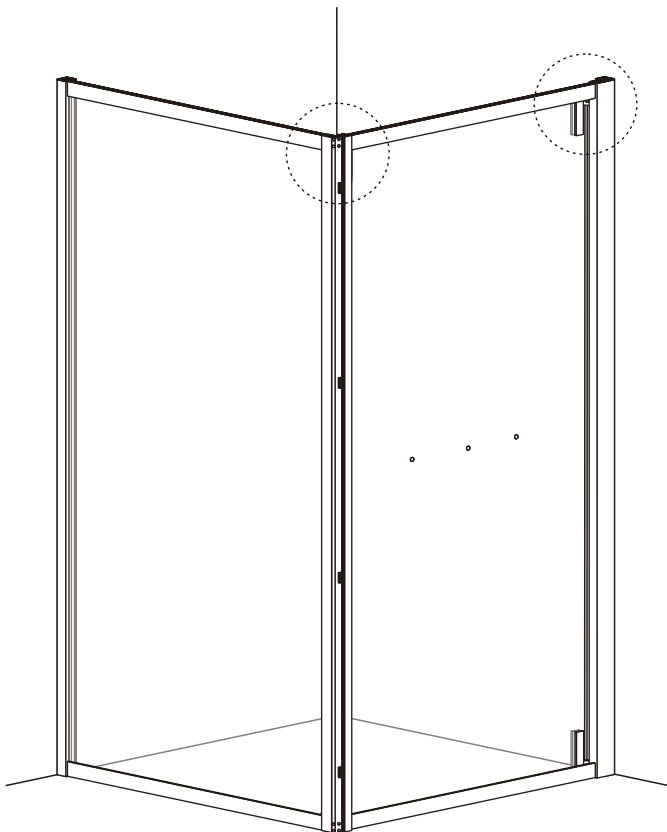

Installation instructions