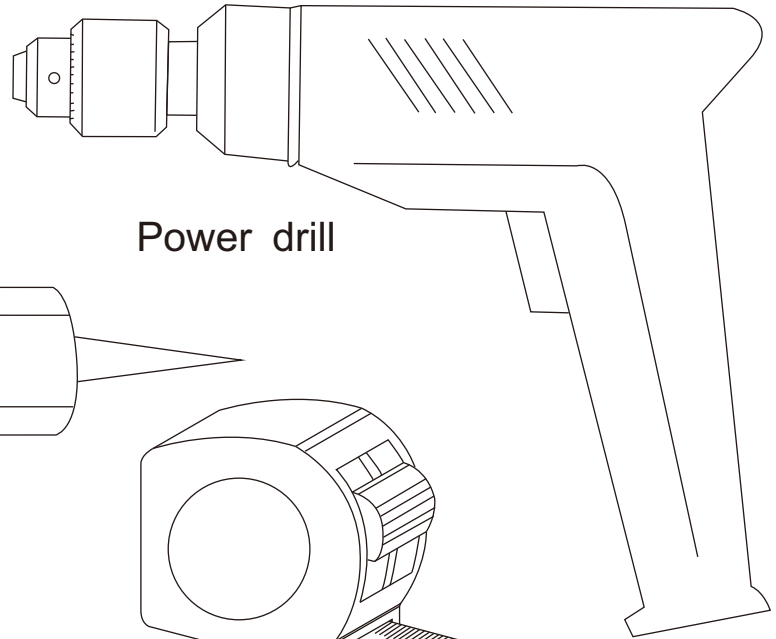

Tape measure