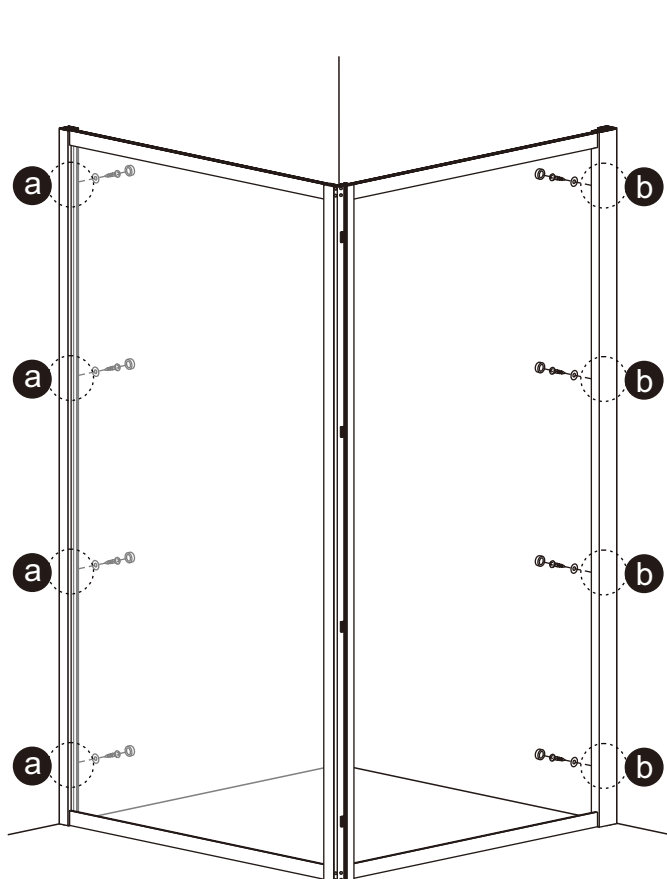

Installation instructions