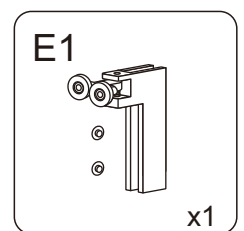

Installation instructions