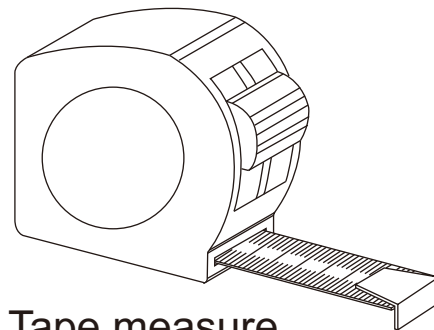

Drill bit to suit wall type  
6mm

Power drill

Silicone

Tape measure

Forfex

Rubber Mallet

Pencil

Magnetic cross head screw driver