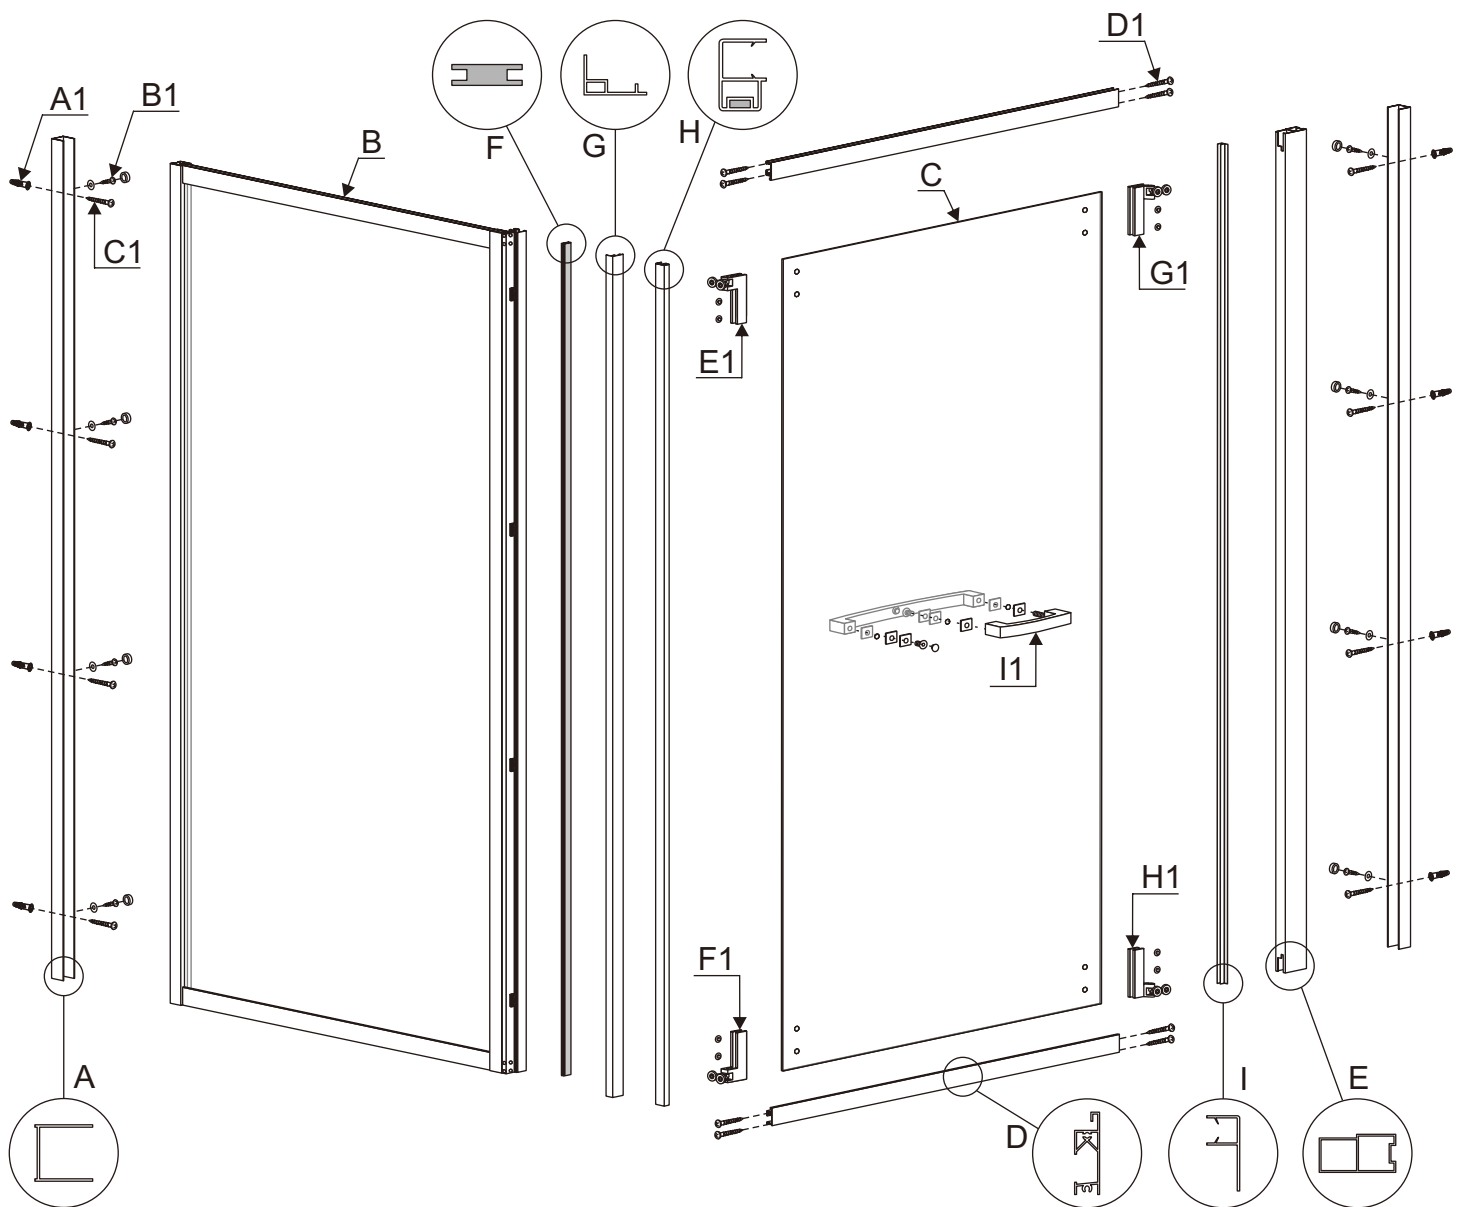

Installation instructions